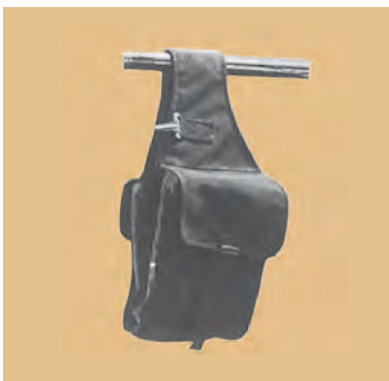

SADDLE COVER BAG

**NO.1541
NYLON SADDLE COVER**
Keeps saddle free from dust and abrasions, elastic binding.
Color:blue(2),black(4)
100/Box

**NO.1539
SYNTHETIC LEATHER
SADDLE COVER**
Soft, heavy-duty synthetic leather with heavy elastic binding all around for secure fit.
Color:blue(2),black(4)
25/Box

**NO.1538
WESTERN SADDLE
PROTECTION**
Material:nylon
Color:black(4)
100/Box

**NO.1542
WESTERN NYLON
SADDLE COVER**
Keeps saddle free from dust and abrasions elastic binding.
Color:black(4)
50/Box

**NO.1530
ECONOMY SADDLE BAG**
Size:34x24cm
Color:brown(6)
20/Box

**NO.1525-E
ECONOMY SADDLE BAG**
Made of heavy duty vinyl back nylon fabric.
Size:35x26cm
Color:brown(6)
25/Box

**NO.1525
CORDURA SADDLE BAG**
Size:30x25cm
Color:black(4),brown(6)
15/Box

**NO.1525-S
CORDURA SADDLE BAG**
Made of cordura
small size:16x21cm
Color:black(4),brown(6)
25/Box

**NO.1594
TRAIL SADDLE BAG**
with 2 big pockets, a mobile phone-bag and yellow fluroescent reflector stripes. Water-resitant nylon material with 6 wire clips and 2 side release buckle to fasten af the saddle. Bag approx 35x30x15cm
Color:black(4)
20/Box