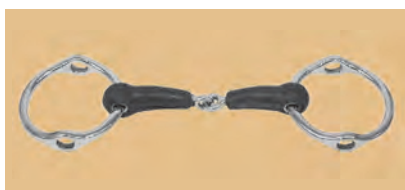

POLO & GAG BITS

**NO.1944
EGG BUTT**
Stainless steel
Thickness:23mm
12.5cm(5") 13.5cm(5-1/4")
14.5cm(5-3/4") 25/Box

**NO.1944-R
RUBBER MOUTH**
Stainless steel
Thickness:22mm
12.5cm(5") 13.5cm(5-1/4")
14.5cm(5-3/4") 25/Box

**NO.3052
FULL CHEEK GAG BIT**
Stainless steel
Cheek:6-1/2"
Thickness:20mm
12.5cm(5") 13.5cm(5-1/4")
14.5cm(5-3/4") 25/Box

**NO.3171
HARTWELL**
Stainless steel
Cheek:6"
12.5cm(5") 13.5cm(5-1/4")
14.5cm(5-3/4") 25/Box

**NO.3172
FIXED CHEEK POLO**
Stainless steel
Cheek:6"
12.5cm(5") 25/Box

**NO.3170
MULLEM MOUTH**
Stainless steel
Cheek:5-1/2"
Thickness:20mm
12.5cm(5")
25/Box

**NO.1946
LOOSE RING**
Stainless steel
Ring:3"
Mouth thickness:20mm
12.5cm(5") 13.5cm(5-1/4")
14.5cm(5-3/4") 25/Box

**NO.3269
GAG RUBBER MOUTH**
Stainless steel
Thickness:20mm
Ring:3"
12.5cm(5") 13.5cm(5-1/4")
14.5cm(5-3/4") 25/Box

**NO.1948
LARGE RING GAG**
Stainless steel
Ring:4-1/4"
Mouth thickness:20mm
12.5cm(5") 13.5cm(5-1/4")
14.5cm(5-3/4") 25/Box