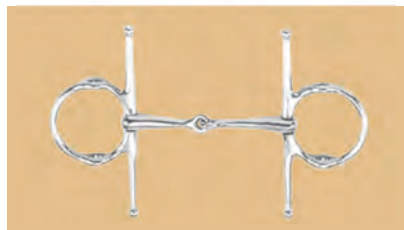

POLO & GAG BITS

**NO.1944
EGG BUTT**
Stainless steel
Thickness:23mm
12.5cm(5") 13.5cm(5-1/4")
14.5cm(5-3/4") 25/Box

**NO.1944-R
RUBBER MOUTH**
Stainless steel
Thickness:22mm
12.5cm(5") 13.5cm(5-1/4")
14.5cm(5-3/4") 25/Box

**NO.3052
FULL CHEEK GAG BIT**
Stainless steel
Cheek:6-1/2"
Thickness:20mm
12.5cm(5") 13.5cm(5-1/4")
14.5cm(5-3/4") 25/Box

**NO.3171
HARTWELL**
Stainless steel
Cheek:6"
12.5cm(5") 13.5cm(5-1/4")
14.5cm(5-3/4") 25/Box

**NO.3172
FIXED CHEEK POLO**
Stainless steel
Cheek:6"
12.5cm(5") 25/Box

**NO.3170
MULLEM MOUTH**
Stainless steel
Cheek:5-1/2"
Thickness:20mm
12.5cm(5")
25/Box

**NO.1946
LOOSE RING**
Stainless steel
Ring:3"
Mouth thickness:20mm
12.5cm(5") 13.5cm(5-1/4")
14.5cm(5-3/4") 25/Box

**NO.3269
GAG RUBBER MOUTH**
Stainless steel
Thickness:20mm
Ring:3"
12.5cm(5") 13.5cm(5-1/4")
14.5cm(5-3/4") 25/Box

**NO.1948
LARGE RING GAG**
Stainless steel
Ring:4-1/4"
Mouth thickness:20mm
12.5cm(5") 13.5cm(5-1/4")
14.5cm(5-3/4") 25/Box