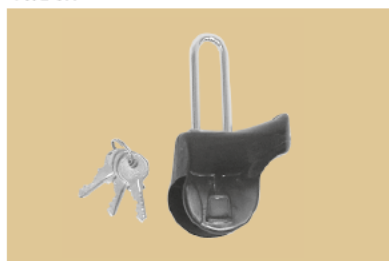

NO.876
PADLOCKS WITH
SADDLE FORM
Size:60x65mm(2-3/8"x2-5/8")
Color:red(1),black(4),
dark blue(9),dark green(03)
100/Box