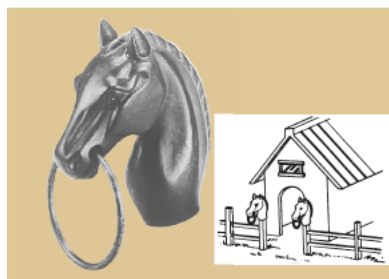

GIFTS

NO.2866
HORSESHOE HOOK
 Solid brass
 Height:10cm(4")
 50/Box

NO.2867
DOUBLE HORSESHOE HOOK
 Solid brass
 12.5cm(5")Wx10cm(4")H
 50/Box

NO.2869
TRIPLE HORSESHOE HOOK
 Solid brass
 18cm(7")Wx10cm(4")H
 50/Box

NO.2811
SOLID BRASS HOOK AND HANGERS
 50/Box

NO.2814
SOLID BRASS HOOK
 Size:13cmx7.5cm(5-1/8"x3")
 100/Box

NO.2816
SOLID BRASS HORSE HOOK
 Horse shoe design
 Size:4"x4-3/4"(10.2cmx12cm)
 100/Box

NO.2836
HORSE HEAD & SHOE HOOK
 With 4 hook solid brass
 Size:11x14cm(4-5/8"x5-1/2")
 100/Box

NO.2817
SOLID BRASS DOOR KNOCKERS
 Size:4"x6"
 25/Box

NO.2820
SOLID BRASS TOWEL RING
 Ring size:5-1/2"(14cm)
 25/Box

SOLID BRASS BAR
NO.2821-18
 18"(46cm)
NO.2821-24
 24"(61cm)
 20/Box

NO.2823
HORSEHEAD GATE
KNOCKER
 Casting iron, black finish to fit up to 2" post.
 Size:8-1/2"(22cm) height
 10/Box

NO.2845
HORSE & FOAL BELL
 this heavy-duty steel bell releases a clear and vibrant tone that lingers in the distance. The detailed bracket and beautiful finish make it a lovely accent in or outside your home.
 Height:35cm(14") Weight:2.2kg(4.8Lb)
 10/Box