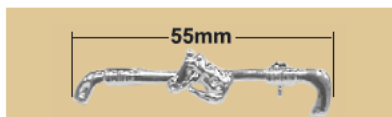

NO.2817
SOLID BRASS DOOR KNOCKERS
 Size:4"x6"
 25/Box

NO.2820
SOLID BRASS TOWEL RING
 Ring size:5-1/2"(14cm)
 25/Box

SOLID BRASS BAR
NO.2821-18
 18"(46cm)
NO.2821-24
 24"(61cm)
 20/Box

NO.2823
HORSEHEAD GATE
KNOCKER
 Casting iron, black finish to fit up to 2" post.
 Size:8-1/2"(22cm) height
 10/Box

NO.2831
HORSE SHOE WITH
HORSE HEAD
 Casting iron, black finish
 Size:20cm height(8")
 20/Box

NO.2830
HORSE SHOE WITH
HORSE HEAD
 For car accessory zinc diecast blister pack with bolt/nut on display card.
 50/Box

NO.2845
HORSE & FOAL BELL
 this heavy-duty steel bell releases a clear and vibrant tone that lingers in the distance. The detailed bracket and beautiful finish make it a lovely accent in or outside your home.
 Height:35cm(14") Weight:2.2kg(4.8Lb)
 10/Box

NO.2846
WELCOME PLATE
 casted in iron
 Color:black(4)
 Height:44cm(17-1/4")
 Width:23cm(9")
 Weight:2kg(4.4Lb)
 10/Box

NO.2837
STOCK PIN
 with horsehead & plastic box
 Color:silver(05),gold(06)
 240/Box