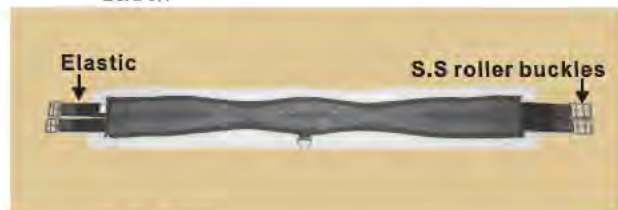

NO.1884
CHAFELESS FLEECE ELASTIC END GIRTH
Lining in this contoured synthetic fleece girth, keeps your horse cooler.
Stainless steel roller buckles
Color:brown(6)
Size:115, 125, 135cm
45", 49", 53"
25/Box