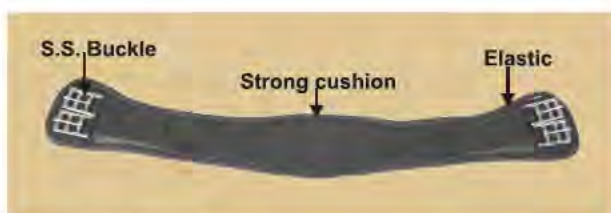

NO.1850
ALL-PURPOSE CHAFELESS GEL ELASTIC END GIRTH
 waffle-weave surface material,
 contour fit with gel shock absorbing center
 stainless steel roller buckles
 Color: black(4)
 Size:110, 115, 120, 125, 130, 135cm
 43", 45", 47", 49", 51", 53"
 25/Box

NO.1833-SP
ELASTIC END GIRTH
 Waffle-weave surface material
 stainless steel roller buckles
 Color:black(4)
 Size:42", 44", 46", 48", 50"
 50/Box

GIRTH

**NO.1805-SP
SADDLE GIRTH**
Waffle-weave surface material
Color:black(4)
Size:100, 105, 115, 120, 125,
130, 135cm
50/Box

**NO.1878
ELASTIC SHORT GIRTH
WITH CUSHION**
This girth is special design shaped and fitted
with thick cushion form inside, surface
material:super soft honeycomb foam foam
The elastic application avoids horse's fear
of girthing. With stainless steel roll buckles
and D-ring to buckle the strings.
Color:black(4)
Size:50, 55, 60, 65, 70, 75, 80cm
20/Box