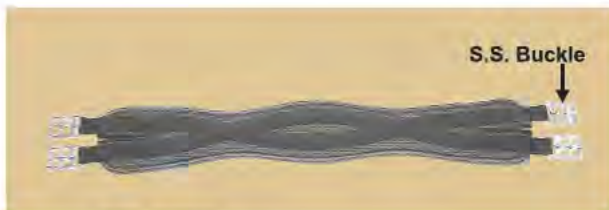

NO.1844
ELASTIC STRETCH DRESSAGE GIRTH
 Stainless steel roller buckle, waffle-weave surface material provides 3"(7.5cm) of stretch for sensitive to girth horses.
 Color: black(4)
 Size: 50, 55, 60, 65, 70cm
 25/Box

GIRTH

NO.1862
PONY SADDLE GIRTH
 Waffle-weave surface material
 Stainless steel roller buckles.
 Color:black(4)
 Size:50, 55, 60, 65, 70cm
 25/Box

NO.1883
CHAFELESS DRESSAGE GIRTH
 waffle-weave surface material
 curved girth moves with horse to prevent chafing and maximize comfort.
 Stainless steel roller buckles.
 Color:black(4)
 Size:50, 55, 60, 70cm
 25/Box

NO.1806-SP
DRESSAGE GIRTH
 Waffle-weave surface material
 Color:black(4)
 Size:24", 26", 28", 30", 32", 34"
 50/Box

NO.1848
ALL-PURPOSE CHAFELESS ELASTIC END GIRTH
 waffle-weave surface material
 stainless steel roller buckles
 Color: black(4)
 Size:110, 115, 120, 125, 130, 135cm
 43", 45", 47", 49", 51", 53"
 25/Box

NO.1849
ALL-PURPOSE CHAFELESS GIRTH
 waffle-weave surface material
 stainless steel roller buckles
 Color: black(4)
 Size:110, 115, 120, 125, 130, 135cm
 43", 45", 47", 49", 51", 53"
 25/Box

NO.1884
CHAFELESS FLEECE ELASTIC END GIRTH
 Lining in this contoured synthetic fleece girth, keeps your horse cooler.
 Stainless steel roller buckles
 Color:brown(6)
 Size:115, 125, 135cm
 45", 49", 53"
 25/Box