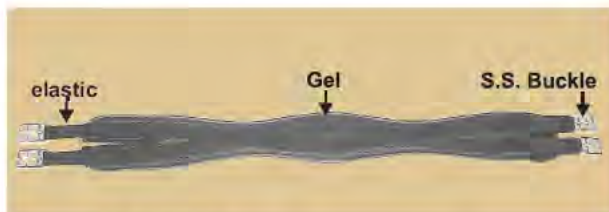

GIRTH

NO.1862
PONY SADDLE GIRTH
 Waffle-weave surface material
 Stainless steel roller buckles.
 Color:black(4)
 Size:50, 55, 60, 65, 70cm
 25/Box

NO.1883
CHAFELESS DRESSAGE GIRTH
 waffle-weave surface material
 curved girth moves with horse to prevent chafing and maximize comfort.
 Stainless steel roller buckles.
 Color:black(4)
 Size:50, 55, 60, 70cm
 25/Box

NO.1806-SP
DRESSAGE GIRTH
 Waffle-weave surface material
 Color:black(4)
 Size:24", 26", 28", 30", 32", 34"
 50/Box

NO.1848
ALL-PURPOSE CHAFELESS ELASTIC END GIRTH
 waffle-weave surface material
 stainless steel roller buckles
 Color: black(4)
 Size:110, 115, 120, 125, 130, 135cm
 43", 45", 47", 49", 51", 53"
 25/Box

NO.1849
ALL-PURPOSE CHAFELESS GIRTH
 waffle-weave surface material
 stainless steel roller buckles
 Color: black(4)
 Size:110, 115, 120, 125, 130, 135cm
 43", 45", 47", 49", 51", 53"
 25/Box

NO.1884
CHAFELESS FLEECE ELASTIC END GIRTH
 Lining in this contoured synthetic fleece girth, keeps your horse cooler.
 Stainless steel roller buckles
 Color:brown(6)
 Size:115, 125, 135cm
 45", 49", 53"
 25/Box