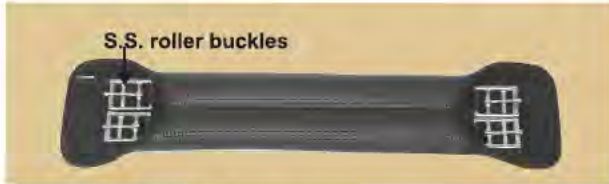

GIRTH

NO.1862
PONY SADDLE GIRTH
Waffle-weave surface material
Stainless steel roller buckles.
Color:black(4)
Size:50, 55, 60, 65, 70cm
25/Box