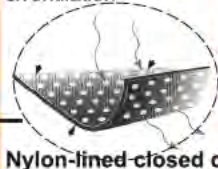

NO.1842
NEOPRENE DRESSAGE GIRTH
 Stainless steel roller buckles 4"(10cm) wide with a nylon web center. which moves freely within the neoprene tube avoiding galls and sores to horse.
 Closed cell foam body is comfortable for horse does not absorb moisture and is washable
 Color: black(4)
 Size: 50, 55, 60, 65, 70cm
 25/Box

NO.1841
NEOPRENE STANDARD GIRTH
 Stainless steel roller buckles 4"(10cm) wide with nylon web center.
 Closed cell foam body is comfortable for horse does not absorb moisture and is washable
 Color: black(4)
 Size:100, 110, 120, 130, 140cm
 25/Box

NO.1888
NEOPRENE STANDARD GIRTH
 Stainless steel roller buckles 4"(10cm) wide
 Closed cell foam body is comfortable for horse does not absorb moisture and is washable.
 Color:black(4)
 Size:100, 110, 120, 130, 140cm
 25/Box

NO.1835
ELASTIC END GIRTH
 Stretch polyester web
 stainless steel roller buckles
 Color:black(4)
 Size:42", 44", 46", 48", 50"
 50/Box

Airflow fabric
 features pin hole perforations for air circulation, breathability & ventilation