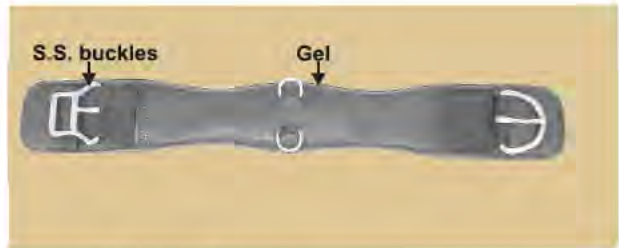

**NO.1814
NYLON GIRTH EXTENSION**
Buckle onto any girth add up to 6" to
it's length.
Color:dark green(03),blue(2),green(3),
black(4),brown(6),dark blue(9)
200/Box

WESTERN GIRTH

NO.1840
ELASTIC END FLEECE
LINED GIRTH
 with center dee ring
 for training attachments
 Color: brown(6)
 Size: 44", 46", 48", 50", 52", 54" 25/Box

NO.1801
WESTERN NYLON GIRTH
 Size:30", 32", 34", 36"
 Color:black(4),brown(6)
 25/Box

NO.1861
WEAVER FLEECE LINED
ENGLISH GIRTH
 Chafeless webbing girth with double-
 ply elastic at both ends with stainless
 steel roller buckles.
 Color:black(4)
 Size:120cm(48"),125cm(50"),130cm(52")
 25/Box