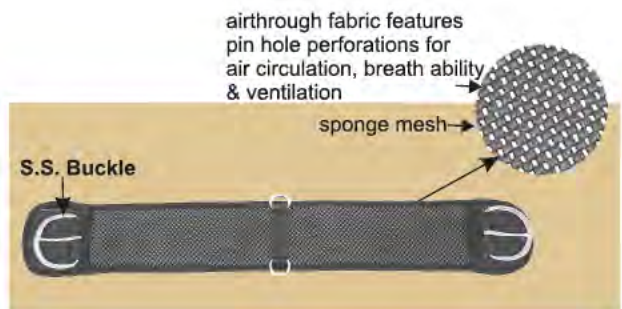

NO.1870 SHOCK-ABSORBER WESTERN GIRTH

Strong nylon web-top with Stainless steel hardware
Color:black(4)
Size:30", 32", 34", 36"
25/Box