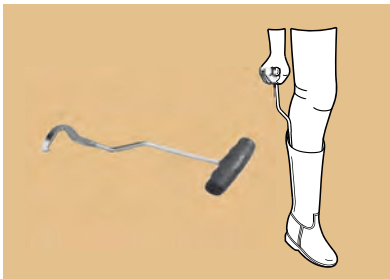

One size fits all
Color:two-tone
Dark green/maroon(03/11)
Color:rainbow fingers
Black with rainbow fingers
300 prs/Box

**NO.1605
MAGIC RIDING GLOVE**

One size fits all
Color:blue(2),black(4),white(5)
240 prs/Box

**NO.1610
BOOT HANGER**

500/Box

**NO.1620
BOOT HOOK**

Flat
100 prs/Box

**NO.1621
BOOT HOOK**

Cure
100 prs/Box

**NO.1636
NEW BOOT HOOK**

Anatomically formed no pressure on the calves facilitates to slip into the boot.
Length: 26cm
50 prs/Box