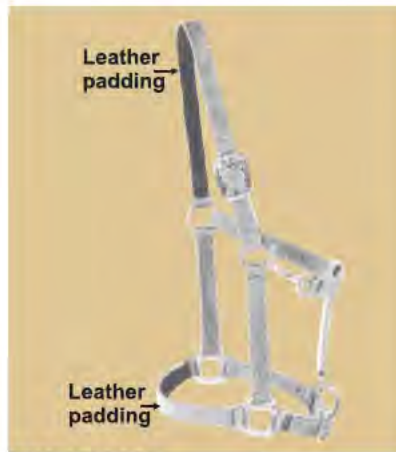

**NO.1758
REFLECTIVE HALTER**

Makes your horse visible, so you can find him even after dark. The reflective strip woven into all surfaces.
Size:FULL, COB, PONY
Color:black(4)
50/Box

**NO.1796
DELUXE NYLON HALTER**

100% nylon, with heavy duty hardware
Color:dark green(03), purple(02), red(1), dark blue(9), maroon(11)
Size:FULL, COB, PONY
25/Box

**NO.1793
ABSORB SWEAT HALTER**

Soft fleece cushion
Color:dark green(03), red(1), dark blue(9), maroon(11)
Size:FULL, COB, PONY
50/Box

HALTER

NO.1704 HALTER
P.V.C. white soft pad on head & nose band.
color:dark green(03),red(1),black(4), dark blue(9),baby blue(13)
Size:FULL, COB, PONY
50/Box

NO.1702-D DELUXE HALTER
Heavy nylon webbing, triple stitched heavyduty hardware.
color:dark green(03),red(1),black(4), dark blue(9),baby blue(13)
Size:FULL, COB, PONY
50/Box

NO.1702-E DELUXE HALTER
Heavy nylon webbing, triple stitched heavyduty hardware.
color:dark green(03),red(1),black(4), dark blue(9),baby blue(13)
Size:FULL, COB, PONY
50/Box

NO.1706 ECONOMY HALTER
Double & stitched.
color:dark green(03),red(1), black(4),dark blue(9), baby blue(13)
Size:FULL, COB, PONY
50/Box