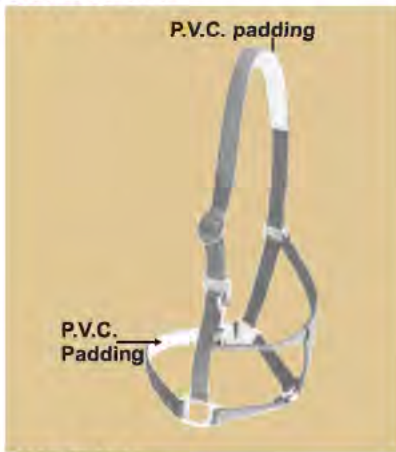

100% nylon, cushion padding with heavy duty hardware
Color:dark green(03), purple(02), red(1), dark blue(9), maroon(11)
Size:FULL, COB, PONY
25/Box

**NO.1795
DELUXE NYLON HALTER**

100% nylon, with heavy duty hardware
Color:dark green(03), purple(02), red(1), dark blue(9), maroon(11)
Size:FULL, COB, PONY
25/Box

**NO.1758
REFLECTIVE HALTER**

Makes your horse visible, so you can find him even after dark. The reflective strip woven into all surfaces.
Size:FULL, COB, PONY
Color:black(4)
50/Box

**NO.1796
DELUXE NYLON HALTER**

100% nylon, with heavy duty hardware
Color:dark green(03), purple(02), red(1), dark blue(9), maroon(11)
Size:FULL, COB, PONY
25/Box

**NO.1793
ABSORB SWEAT HALTER**

Soft fleece cushion
Color:dark green(03), red(1), dark blue(9), maroon(11)
Size:FULL, COB, PONY
50/Box

HALTER

NO.1704 HALTER
P.V.C. white soft pad on head & nose band.
color:dark green(03),red(1),black(4), dark blue(9),baby blue(13)
Size:FULL, COB, PONY
50/Box

NO.1702-D DELUXE HALTER
Heavy nylon webbing, triple stitched heavyduty hardware.
color:dark green(03),red(1),black(4), dark blue(9),baby blue(13)
Size:FULL, COB, PONY
50/Box