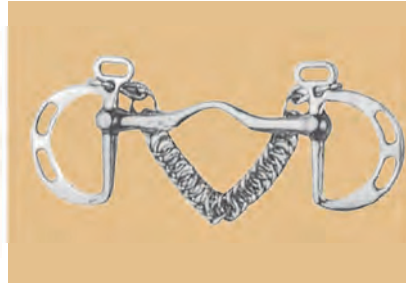

KIMBERWICKS BITS

**NO.1986
JOINTED UXETER**

Stainless steel
Cheek:10cm(4")
Thickness:16mm
12.5cm(5") 13.5cm(5-1/4")
14.5cm(5-3/4") 25/Box

**NO.1967
UXETER**

Stainless steel
Cheek:10cm(4")
Thickness:16mm
12.5cm(5") 13.5cm(5-1/4")
14.5cm(5-3/4") 25/Box

**NO.3671
JOINTED UXETER BIT**

Solid mouth
Stainless steel
Cheek:10cm(4")
Thickness:15mm
12.5cm(5") 13.5cm(5-1/4")
14.5cm(5-3/4") 25/Box

**NO.1985
JOINTED UXETER**

Stainless steel
Cheek:10cm(4")
Thickness:16mm
12.5cm(5") 13.5cm(5-1/4")
14.5cm(5-3/4") 25/Box

**NO.3024
ITALIAN DEE BIT**

Stainless steel
Cheek:12.5cm(5")
Thickness:15mm
12.5cm(5") 13.5cm(5-1/4")
14.5cm(5-3/4") 25/Box

**NO.1968
ITALIAN DEE BIT**

Stainless steel
Cheek:12.5cm(5")
Thickness:15mm
12.5cm(5") 13.5cm(5-1/4")
14.5cm(5-3/4") 25/Box