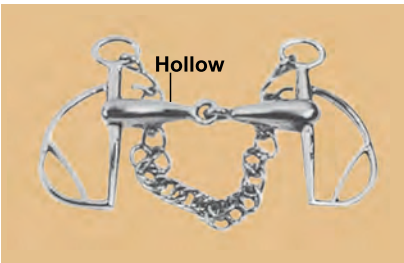

KIMBERWICKS BITS

**NO.1986
JOINTED UXETER**

Stainless steel
Cheek:10cm(4")
Thickness:16mm
12.5cm(5") 13.5cm(5-1/4")
14.5cm(5-3/4") 25/Box

**NO.1967
UXETER**

Stainless steel
Cheek:10cm(4")
Thickness:16mm
12.5cm(5") 13.5cm(5-1/4")
14.5cm(5-3/4") 25/Box

**NO.3671
JOINTED UXETER BIT**

Solid mouth
Stainless steel
Cheek:10cm(4")
Thickness:15mm
12.5cm(5") 13.5cm(5-1/4")
14.5cm(5-3/4") 25/Box

**NO.1985
JOINTED UXETER**

Stainless steel
Cheek:10cm(4")
Thickness:16mm
12.5cm(5") 13.5cm(5-1/4")
14.5cm(5-3/4") 25/Box

**NO.3024
ITALIAN DEE BIT**

Stainless steel
Cheek:12.5cm(5")
Thickness:15mm
12.5cm(5") 13.5cm(5-1/4")
14.5cm(5-3/4") 25/Box

**NO.1968
ITALIAN DEE BIT**

Stainless steel
Cheek:12.5cm(5")
Thickness:15mm
12.5cm(5") 13.5cm(5-1/4")
14.5cm(5-3/4") 25/Box

**NO.3186
D BIT**

Hollow mouth
Stainless steel
Cheek:13cm(5-1/8")
Thickness:22mm
12.5cm(5") 13.5cm(5-1/4")
14.5cm(5-3/4") 25/Box

**NO.3032
BAUCHER**

Stainless steel
Thickness:15mm
Ring:45mm
12.5cm(5") 13.5cm(5-1/4")
14.5cm(5-3/4") 25/Box