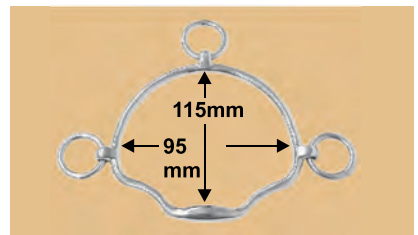

**NO.3292
ANTI REARING BIT**

Stainless steel
50/Box