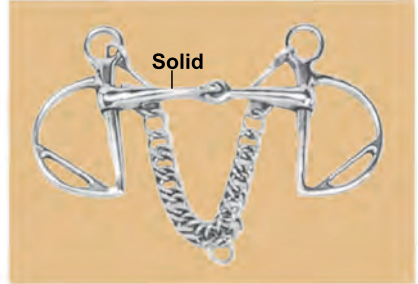

KIMBERWICKS BITS

**NO.1986
JOINTED UXETER**

Stainless steel
Cheek:10cm(4")
Thickness:16mm
12.5cm(5") 13.5cm(5-1/4")
14.5cm(5-3/4") 25/Box

**NO.1967
UXETER**

Stainless steel
Cheek:10cm(4")
Thickness:16mm
12.5cm(5") 13.5cm(5-1/4")
14.5cm(5-3/4") 25/Box

**NO.3671
JOINTED UXETER BIT**

Solid mouth
Stainless steel
Cheek:10cm(4")
Thickness:15mm
12.5cm(5") 13.5cm(5-1/4")
14.5cm(5-3/4") 25/Box

**NO.1985
JOINTED UXETER**

Stainless steel
Cheek:10cm(4")
Thickness:16mm
12.5cm(5") 13.5cm(5-1/4")
14.5cm(5-3/4") 25/Box

**NO.3024
ITALIAN DEE BIT**

Stainless steel
Cheek:12.5cm(5")
Thickness:15mm
12.5cm(5") 13.5cm(5-1/4")
14.5cm(5-3/4") 25/Box

**NO.1968
ITALIAN DEE BIT**

Stainless steel
Cheek:12.5cm(5")
Thickness:15mm
12.5cm(5") 13.5cm(5-1/4")
14.5cm(5-3/4") 25/Box

**NO.3186
D BIT**

Hollow mouth
Stainless steel
Cheek:13cm(5-1/8")
Thickness:22mm
12.5cm(5") 13.5cm(5-1/4")
14.5cm(5-3/4") 25/Box

**NO.3032
BAUCHER**

Stainless steel
Thickness:15mm
Ring:45mm
12.5cm(5") 13.5cm(5-1/4")
14.5cm(5-3/4") 25/Box