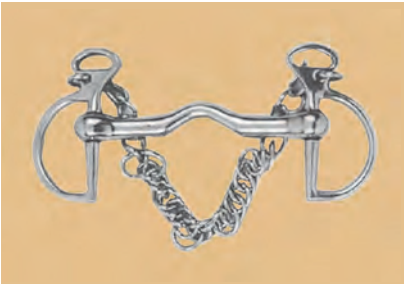

KIMBERWICKS BITS

**NO.1986
JOINTED UXETER**

Stainless steel
Cheek:10cm(4")
Thickness:16mm
12.5cm(5") 13.5cm(5-1/4")
14.5cm(5-3/4") 25/Box

**NO.1967
UXETER**

Stainless steel
Cheek:10cm(4")
Thickness:16mm
12.5cm(5") 13.5cm(5-1/4")
14.5cm(5-3/4") 25/Box

**NO.3671
JOINTED UXETER BIT**

Solid mouth
Stainless steel
Cheek:10cm(4")
Thickness:15mm
12.5cm(5") 13.5cm(5-1/4")
14.5cm(5-3/4") 25/Box

**NO.1985
JOINTED UXETER**

Stainless steel
Cheek:10cm(4")
Thickness:16mm
12.5cm(5") 13.5cm(5-1/4")
14.5cm(5-3/4") 25/Box

**NO.3024
ITALIAN DEE BIT**

Stainless steel
Cheek:12.5cm(5")
Thickness:15mm
12.5cm(5") 13.5cm(5-1/4")
14.5cm(5-3/4") 25/Box

**NO.1968
ITALIAN DEE BIT**

Stainless steel
Cheek:12.5cm(5")
Thickness:15mm
12.5cm(5") 13.5cm(5-1/4")
14.5cm(5-3/4") 25/Box