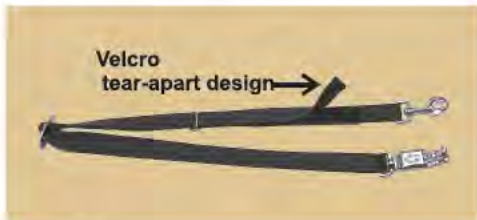

NO.166-14' (14 feet) 425cm
NYLON LEAD
 Dia of cord:16mm 5/8" with bull snap
 Color:white(5)
 30/Box

NYLON LEAD
 Dia of Cord:16mm(5/8") with solid brass snap
NO.161-10' (10 feet) 300cm
NO.161-14' (14 feet) 425cm
 Color:white(5)
 50/Box

TRAILER TIE, LEAD

NO.184-370
NYLON LEAD

Dia of cord:16mm(5/8")
Length:370cm(12.3feet)
Color:white(5)
30/Box

SAFETY CHAIN WITH PLASTIC COVER

NO.141-70
Length:70cm 50/Box
NO.141-140
Length:140cm 30/Box

NO.131
CROSS TIE

Double nylon with bull snap and panic snap. Adjust from 90cm(3ft) to 180cm(6ft)
Color:dark green(03),red(1), black(4),dark blue(9)
50/Box

NO.135
ADJUSTABLE TRAILER TIE

Length:74cm(29")
Color:dark green(03), red(1), black(4), dark blue(9)
50/Box

NO.137
SAFE CROSS TIE

adjustable nylon velcro tear-apart design is more safer for horses. one end is panic snaps adjusts from 90cm(3ft) to 180 cm(6ft)
Color:red(1), dark blue(9), dark green(03) black(4)
50/Box