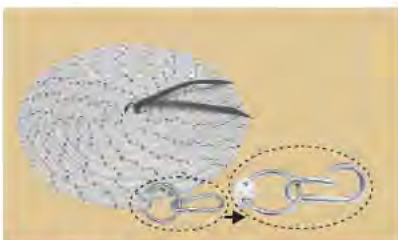

NO.106
P.P. BRAID THICK SOFT LEAD
 Length:240cm(8 feet), bull snap
 Color:red/white(15),blue/white(25),green/white(35),black/white(45),black/lilac(410),black/yellow(47),blue/yellow(27),dark blue/light blue(01) mint(09), baby blue(13)
 50/Box

P.P. LEAD
NO.172-14' (14 feet) 425cm with bull snap
 Color:white with dot(5)
 20/Box

NO.177
P.P. BRAID THICK SOFT LEAD
 with solid brass snap.
 Length:240cm(8 feet)
 More room to touch the thumb. Easy open & closed snap.
 Color:red/white(15),blue/white(25),green/white(35),black/white(45),
 50/Box

NO.178
HAND BRAIDED LEAD LINE
 Durable nylon web attractively braided with solid brass snap.
 Color:red/white(15),blue/white(25),green/white(35),black/white(45),
 50/Box

NYLON LEAD
 Made of double braided polyesters marine rope. Dia 16mm(5/8"), 20cm(8") leather poperon each end. with solid brass safe snap
NO.168-14' (14 feet) 425cm 50/Box
NO.168-23' (23 feet) 700cm 25/Box
 Color:white(5)