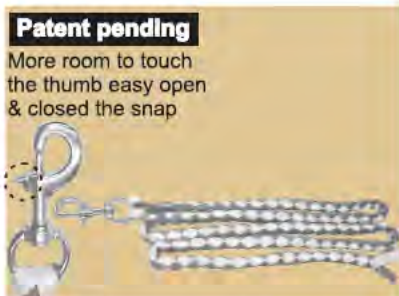

NO.178
HAND BRAIDED LEAD LINE
Durable nylon web attractively braided with solid brass snap.
Color:red/white(15),blue/white(25),green/white(35),black/white(45),
50/Box