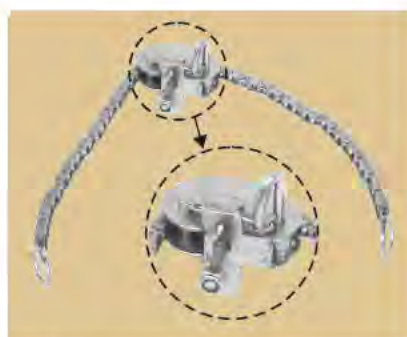

**NO.2826
SAFETY CHAIN**
Stainless steel for trotting
50/Box.