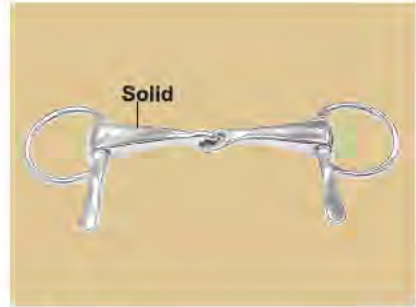

RACE BITS

**NO.1943
HALF CHEEK**
Stainless steel
Thickness:22mm
Ring:55mm
12cm(4-3/4") 12.5cm(5")
13.5cm(5-1/4") 14.5cm(5-3/4")
50/Box

CURVED MOUTH PIECE SERIES BITS
curved mouth piece more comfort for horse,
and even pressure on the entire tongue area,
encourage the horse to chew.

**NO.3658
HALF CHEEK**
Stainless steel
Thickness:16mm
Ring:55mm
11.5cm(4-1/2") 12.5cm(5")
13.5cm(5-1/4") 14.5cm(5-3/4")
25/Box

**NO.3243
HEAVY DUTY HALF CHEEK**
stainless steel
Thickness:22mm
Ring:65mm
12.5cm(5") 13.5cm(5-1/4")
14.5cm(5-3/4") 50/Box