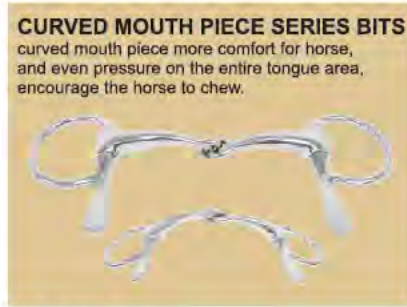

RACE BITS

**NO.1943
HALF CHEEK**
Stainless steel
Thickness:22mm
Ring:55mm
12cm(4-3/4") 12.5cm(5")
13.5cm(5-1/4") 14.5cm(5-3/4")
50/Box

CURVED MOUTH PIECE SERIES BITS
curved mouth piece more comfort for horse,
and even pressure on the entire tongue area,
encourage the horse to chew.

**NO.3658
HALF CHEEK**
Stainless steel
Thickness:16mm
Ring:55mm
11.5cm(4-1/2") 12.5cm(5")
13.5cm(5-1/4") 14.5cm(5-3/4")
25/Box

**NO.3243
HEAVY DUTY HALF CHEEK**
stainless steel
Thickness:22mm
Ring:65mm
12.5cm(5") 13.5cm(5-1/4")
14.5cm(5-3/4") 50/Box