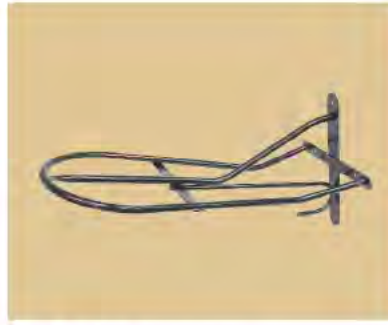

SADDLE RACK

NO.2202 ENGLISH SADDLE RACK

Color:red(1),black(4)
15/Box

NO.2204 ENGLISH SADDLE RACK

Fixed
Color:red(1),black(4)
10/Box

NO.2203 COLLASIBLE SADDLE RACK

Color:red(1),black(4)
15/Box

NO.2209 FOLDING SADDLE RACK

Color:red(1),black(4)
20/Box

NO.2299 SADDLE RACK

Color:red(1), black(4)
15/Box

NO.2211 WESTERN SADDLE RACK

Sturdy holds a full size western saddle
12"(30.5cm)hx18"(46cm)wx25"(63.5cm)d
4/Box

NO.2205 SADDLE RACK

NO.2207 SADDLE STANDS MOTOR

Flexible, stable and practical stand for a smooth transport of the seat in the car. Ensure proper pad under the saddle pad at the same time protecting chamber of saddle leather and leaves. Easily in the boot up, no additional mounting. Folded flat when not in use. Made of powder metal
Dimensions:56 x 53.5 x 52 cm
10/Box