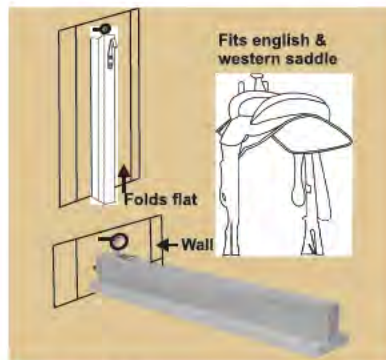

SADDLE RACK

NO.4201 SADDLE RACK SINGLE

Sturdy, light weight and portable. Hang easily over a fence in a trailer or in the barn. Work with english or western saddles. Color:black(4)
15/Box

NO.4202 SADDLE RACK DOUBLE

Sturdy, light weight and portable. Hang easily over a fence in a trailer or in the barn. Size:height 45cm(18") distance between racks 30cm(12") extend 56cm(22") from wall. Color:black(4)
10/Box

NO.4203 THREE TIER WALL SADDLE RACK

Constructed of heavy enamel coated steel with 3 removable saddle rack arms for more space when not in use. Size:L56cm(22")xW24cm(9-1/2")xH55cm(21-1/2") Color:black(4)
10/Box

NO.2263 SADDLE HANGER

Fixed Color:red(1),black(4)
15/Box