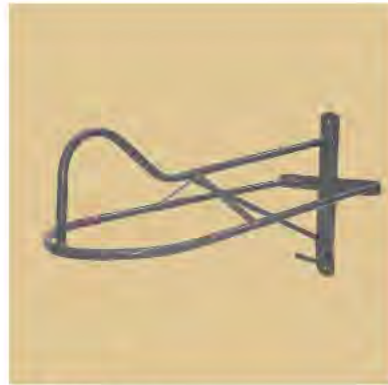

SADDLE RACK

NO.2202 ENGLISH SADDLE RACK

Color:red(1),black(4)
15/Box

NO.2204 ENGLISH SADDLE RACK

Fixed
Color:red(1),black(4)
10/Box

NO.2203 COLLASIBLE SADDLE RACK

Color:red(1),black(4)
15/Box

NO.2209 FOLDING SADDLE RACK

Color:red(1),black(4)
20/Box

NO.2299 SADDLE RACK

Color:red(1), black(4)
15/Box

NO.2211 WESTERN SADDLE RACK

Sturdy holds a full size western saddle
12"(30.5cm)hx18"(46cm)wx25"(63.5cm)d
4/Box

NO.2205 SADDLE RACK

The saddle rack mobile is a flexible and stable practical support where you can store for a short time. Your saddle very quick and save. You can hang it on the pit wall or on the trailer, very easy to handle.
10/Box

NO.2207 SADDLE STANDS MOTOR

Flexible, stable and practical stand for a smooth transport of the seat in the car. Ensure proper pad under the saddle pad at the same time protecting chamber of saddle leather and leaves. Easily in the boot up, no additional mounting. Folded flat when not in use. Made of powder metal
Dimensions:56 x 53.5 x 52 cm
10/Box