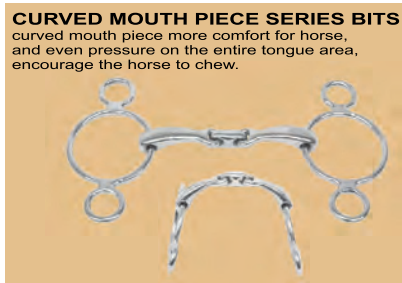

NO.3686
SHOW JUMPING
Solid mouth
Thickness: 18mm
12.5cm(5") 13.5cm(5-1/4")
14.5cm(5-3/4") 25/Box