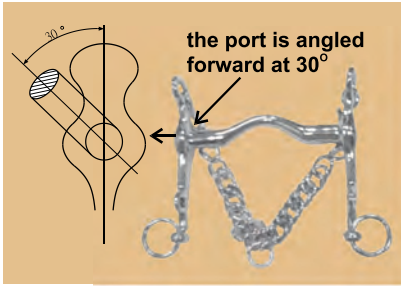

# SHOW BITS

**NO.1995**  
**WEYMOUTH BIT**  
 Solid mouth stainless steel  
 Cheek: 13cm  
 Thickness: 6mm  
 Lower part: 7cm  
 12.5cm(5") 13.5cm(5-1/4")  
 14.5cm(5-3/4") 25/Box

**NO.3669**  
**WEYMOUTH BIT LOW PORT**  
 Fixed shanks, solid  
 Stainless steel  
 Cheek: 10.5cm  
 Mouth thickness: 21mm  
 12.5cm(5") 13.5cm(5-1/4")  
 14.5cm(5-3/4") 25/Box

**NO.3676**  
**WEYMOUTH BIT LOW PORT**  
 Fixed shanks, solid  
 Stainless steel  
 Cheek: 10.5cm  
 Mouth thickness: 18mm  
 12.5cm(5") 13.5cm(5-1/4")  
 14.5cm(5-3/4") 25/Box

**SHOW JUMPING BIT**  
 Stainless steel  
**NO.3108** hollow mouth  
 Thickness: 23mm  
**NO.1989** solid mouth  
 Thickness: 23mm  
 12.5cm(5") 13.5cm(5-1/4")  
 14.5cm(5-3/4") 25/Box

**NO.3249-R**  
**SHOW JUMPING RUBBER MOUTH**  
 stainless steel  
 Thickness: 20mm  
 12.5cm(5") 13.5cm(5-1/4")  
 14.5cm(5-3/4") 25/Box

**NO.3117**  
**SHOW JUMPING BIT**  
 stainless steel, solid mouth  
 Thickness: 18mm  
 11.5cm(4-1/2") 12.5cm(5")  
 13.5cm(5-1/4") 14.5cm(5-3/4")  
 25/Box

**NO.3276**  
**SHOW JUMPING RUBBER MOUTH**  
 Stainless steel  
 Thickness: 20mm  
 12.5cm(5") 13.5cm(5-1/4")  
 14.5cm(5-3/4") 25/Box

**NO.3244**  
**SHOW JUMPING WITH OVAL MOUTH**  
 stainless steel, solid mouth  
 Thickness: 18mm  
 12.5cm(5") 13.5cm(5-1/4")  
 14.5cm(5-3/4") 25/Box