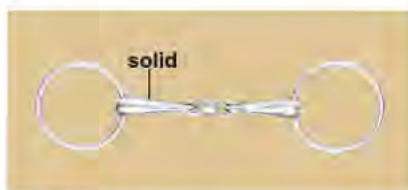

NO.3112 FRENCH SOFT MOUTH
All stainless steel
Thickness:19mm
Ring:65mm
12.5cm(5") 13.5cm(5-1/4")
14.5cm(5-3/4") 15.5cm(6-1/8")
16.5cm(6-1/2")