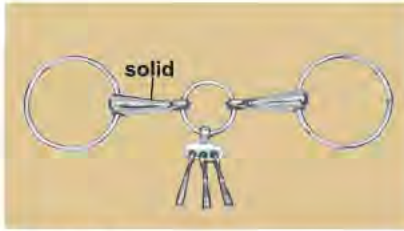

**NO.3125
BREAKING BIT**

With copper toggles, stainless steel
Thickness:19mm
Ring:65mm
12.5cm(5")   13.5cm(5-1/4")
14.5cm(5-3/4")   15.5cm(6-1/8")
16.5cm(6-1/2")
25/Box