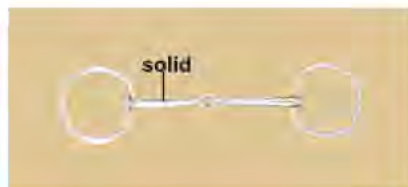

NO.1921-SS SNAFFLE
Stainless steel
Thickness:15mm
Ring:65mm
12.5cm(5") 13.5cm(5-1/4")
14.5cm(5-3/4") 15.5cm(6-1/8")
25/Box