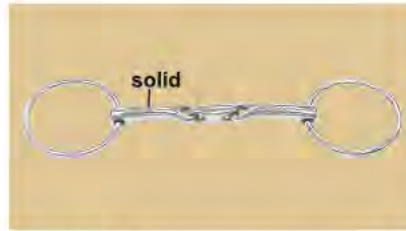

NO.3017 FRENCH SOFT MOUTH

All stainless steel
Thickness:14mm
11.5cm(4-1/2") 12.5cm(5")
13.5cm(5-1/4") 14.5cm(5-3/4")
25/Box