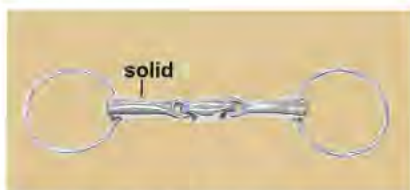

**HOLLOW SNAFFLE BIT**  
stainless steel  
**NO.1925**  
Thickness:23mm  
Ring:65mm  
12.5cm(5") 13.5cm(5-1/4")  
14.5cm(5-3/4")

**NO.1921-SS SNAFFLE**  
Stainless steel  
Thickness:15mm  
Ring:65mm  
12.5cm(5") 13.5cm(5-1/4")  
14.5cm(5-3/4") 15.5cm(6-1/8")  
25/Box

**NO.3082**  
Thickness:18mm  
Ring:65mm  
12.5cm(5") 13.5cm(5-1/4")  
14.5cm(5-3/4") 16.5cm(6-1/2")  
25/Box

**NO.3089**  
Thickness:18mm  
Ring:65mm  
12.5cm(5") 13.5cm(5-1/4")  
14.5cm(5-3/4") 25/Box