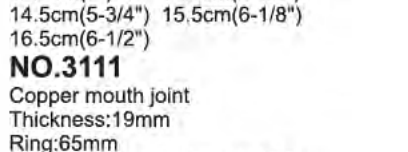

NO.3111
Copper mouth joint
Thickness:19mm
Ring:65mm
12.5cm(5") 13.5cm(5-1/4")
14.5cm(5-3/4") 15.5cm(6-1/8")
16.5cm(6-1/2")
25/Box