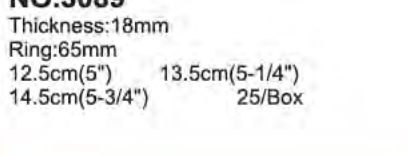

**NO.3652 SOFT MOUTH SNAFFLE**  
All stainless steel  
Thickness:18mm  
Ring:65mm  
11.5cm(4-1/2") 12.5cm(5")  
13.5cm(5-1/4") 14.5cm(5-3/4")  
25/Box

**SNAFFLE**  
Solid mouth stainless steel  
**NO.1939**  
Thickness:23mm  
Ring:65mm  
12.5cm(5") 13.5cm(5-1/4")  
14.5cm(5-3/4") 15.5cm(6-1/8")  
16.5cm(6-1/2")

**HOLLOW SNAFFLE BIT**  
stainless steel  
**NO.1925**  
Thickness:23mm  
Ring:65mm  
12.5cm(5") 13.5cm(5-1/4")  
14.5cm(5-3/4")

**NO.1921-SS SNAFFLE**  
Stainless steel  
Thickness:15mm  
Ring:65mm  
12.5cm(5") 13.5cm(5-1/4")  
14.5cm(5-3/4") 15.5cm(6-1/8")  
25/Box

**NO.3082**  
Thickness:18mm  
Ring:65mm  
12.5cm(5") 13.5cm(5-1/4")  
14.5cm(5-3/4") 16.5cm(6-1/2")  
25/Box

**NO.3089**  
Thickness:18mm  
Ring:65mm  
12.5cm(5") 13.5cm(5-1/4")  
14.5cm(5-3/4") 25/Box