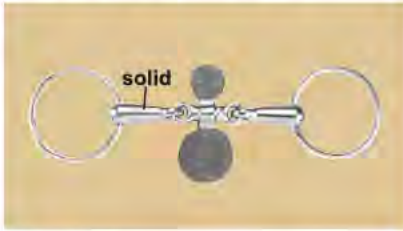

SNAFFLES BITS

**NO.3081
ROLLER MOUTH BIT**

Stainless steel
Thickness:19mm
Ring:65mm
12.5cm(5")   13.5cm(5-1/4")
14.5cm(5-3/4")   15.5cm(6-1/8")
16.5cm(6-1/2")
25/Box