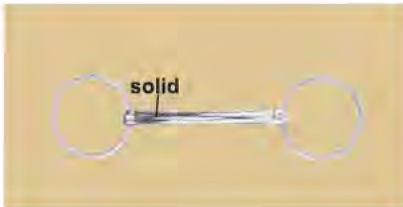

**NO.3103
SNAFFLE**

Stainless steel
Thickness:16mm
Ring:65mm
12.5cm(5")   13.5cm(5-1/4")
14.5cm(5-3/4")   25/Box