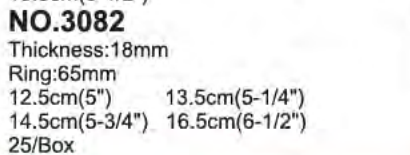

**NO.3652 SOFT MOUTH SNAFFLE**  
All stainless steel  
Thickness:18mm  
Ring:65mm  
11.5cm(4-1/2") 12.5cm(5")  
13.5cm(5-1/4") 14.5cm(5-3/4")  
25/Box

**SNAFFLE**  
Solid mouth stainless steel  
**NO.1939**  
Thickness:23mm  
Ring:65mm  
12.5cm(5") 13.5cm(5-1/4")  
14.5cm(5-3/4") 15.5cm(6-1/8")  
16.5cm(6-1/2")

**HOLLOW SNAFFLE BIT**  
stainless steel  
**NO.1925**  
Thickness:23mm  
Ring:65mm  
12.5cm(5") 13.5cm(5-1/4")  
14.5cm(5-3/4")

**NO.1921-SS SNAFFLE**  
Stainless steel  
Thickness:15mm  
Ring:65mm  
12.5cm(5") 13.5cm(5-1/4")  
14.5cm(5-3/4") 15.5cm(6-1/8")  
25/Box

**NO.3082**  
Thickness:18mm  
Ring:65mm  
12.5cm(5") 13.5cm(5-1/4")  
14.5cm(5-3/4") 16.5cm(6-1/2")  
25/Box

**NO.3089**  
Thickness:18mm  
Ring:65mm  
12.5cm(5") 13.5cm(5-1/4")  
14.5cm(5-3/4") 25/Box