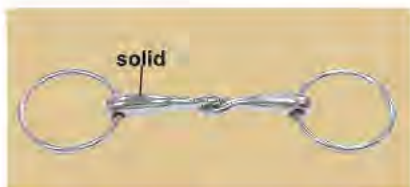

SNAFFLE
Solid mouth stainless steel
NO.1939
Thickness:23mm
Ring:65mm
12.5cm(5") 13.5cm(5-1/4")
14.5cm(5-3/4") 15.5cm(6-1/8")
16.5cm(6-1/2")