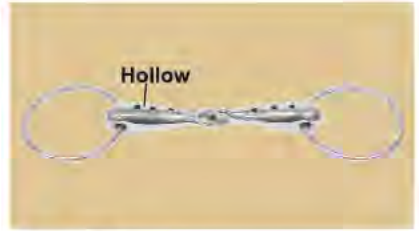

With copper toggles, stainless steel  
Thickness:19mm  
Ring:65mm  
12.5cm(5")      13.5cm(5-1/4")  
14.5cm(5-3/4")   15.5cm(6-1/8")  
16.5cm(6-1/2")  
25/Box

**NO.3272  
HOLLOW SNAFFLE BIT  
WITH HOLES**