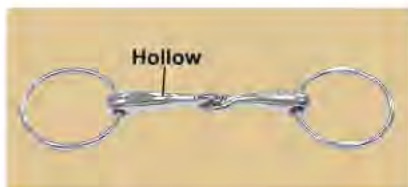

# SNAFFLES BITS

## CURVED MOUTH PIECE SERIES BITS

curved mouth piece more comfort for horse, and even pressure on the entire tongue area, encourage the horse to chew.

**NO.3659 SNAFFLE**  
Stainless steel  
Thickness:18mm  
Ring:65mm  
12.5cm(5") 13.5cm(5-1/4")  
14.5cm(5-3/4") 25/Box

**HOLLOW SNAFFLE BIT**  
stainless steel  
**NO.1925**  
Thickness:23mm  
Ring:65mm  
12.5cm(5") 13.5cm(5-1/4")  
14.5cm(5-3/4")

**NO.1921-SS SNAFFLE**  
Stainless steel  
Thickness:15mm  
Ring:65mm  
12.5cm(5") 13.5cm(5-1/4")  
14.5cm(5-3/4") 15.5cm(6-1/8")  
25/Box