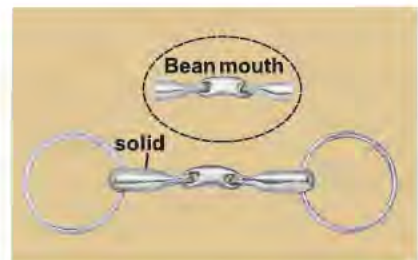

NO.3114 LOOSE RING SNAFFLE WITH BEAN MOUTH

Stainless steel
Thickness:19mm
Ring:65mm
12.5cm(5") 13.5cm(5-1/4")
14.5cm(5-3/4") 15.5cm(6-1/8")
16.5cm(6-1/2")
25/Box