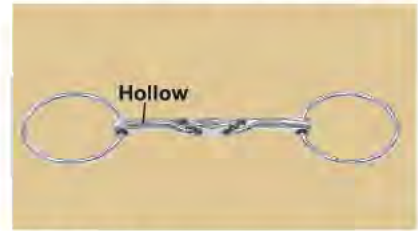

NO.3041 HOLLOW OVAL MOUTH

stainless steel
Thickness:15mm
Ring:65mm
12.5cm(5") 13.5cm(5-1/4")
14.5cm(5-3/4") 25/Box