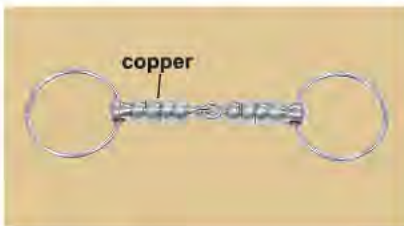

NO.3092 CHERRY ROLLER SNAFFLES

stainless steel, copper mouth
Thickness:22mm
Ring:65mm
12.5cm(5") 13.5cm(5-1/4")
14.5cm(5-3/4") 25/Box