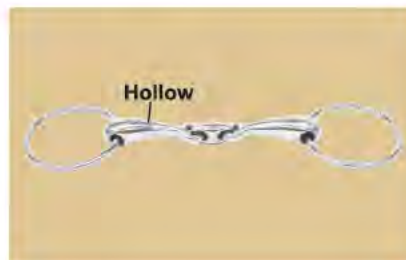

NO.3683 HOLLOW MOUTH

Stainless steel
Thickness:18mm
12.5cm(5") 13.5cm(5-1/4")
14.5cm(5-3/4")
25/Box