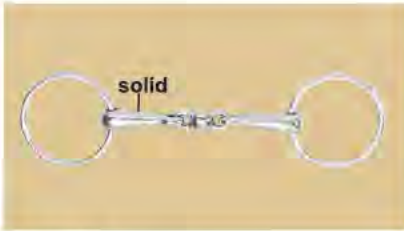

SNAFFLES BITS

NO.3074 SNAFFLE BIT WITH ROUND JOINT

Stainless steel
Thickness:19mm
Ring:65mm
12.5cm(5") 13.5cm(5-1/4")
14.5cm(5-3/4") 15.5cm(6-1/8")
16.5cm(6-1/2")
25/Box