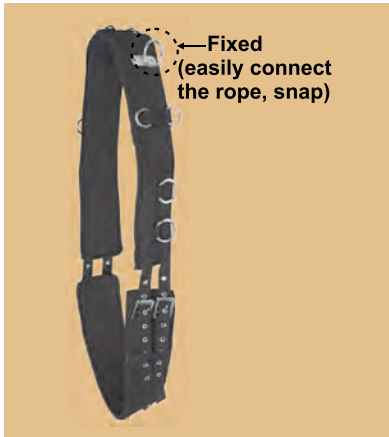

# CAVENSON SURCINGLES

**NO.1755**  
**PROFESSIONAL NYLON TRAINING SURCINGLES WITH FIXED RING**  
 4" nylon web waffle-weave surface material pads more comfortable and is fitted with 12 movable rings  
 Color:black(4)  
 Size:FULL, COB, PONY  
 12/Box

**NO.1769**  
**PROFESSIONAL NYLON TRAINING SUR CINGLES**  
 4" nylon web waffle-weave surface material pads more comfortable and is fitted with 12 movable rings  
 Color:black(4)  
 Size:FULL, COB, PONY  
 12/Box

**NO.4700**  
**PROFESSIONAL NYLON TRAINING SUR CINGLES**  
 with snap, 4" nylon web waffle-weave surface material pads more comfortable and is fitted with 12 movable rings  
 Color:black(4)  
 Size:FULL, COB, PONY  
 12/Box

**NO.1768**  
**CHAMBON**  
 Set horse's neck and head without rein pressure made of shock rubber cord with nylon snap.  
 Color:black(4)  
 100/Box