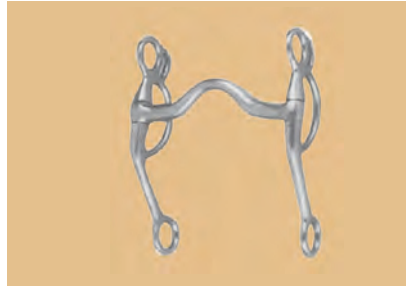

WESTERN & SHOW BITS

NO.3076
VERSATILE QUARTER
 Stainless steel
 7-1/2" cheek with a low port
 for versatility 5" mouth
 25/Box

NO.3036
 Stainless steel
 Cheek:6-3/4"
 Thickness:16mm
 12.5cm(5") 13.5cm(5-1/4")
 14.5cm(5-3/4") 25/Box

NO.3038
JOINT MOUTH
 6-3/4" cheeks stainless steel
 12.5cm(5") 13.5cm(5-1/4")
 14.5cm(5-3/4") 25/Box

SWIVEL WALKING HORSE BIT
 Cheek:7-1/2" Thickness:15mm
 12.5cm(5")
NO.3200 malleable iron chrome plated
NO.3203 stainless steel
 25/Box

NO.3042
SHOW BIT
 7-1/2" medium port stainless steel
 12.5cm(5") 25/Box

NO.3047
SHOW BIT
 7-1/2" low port stainless steel
 12.5cm(5") 25/Box

NO.3048
SHOW BIT
 7-1/2" low port stainless steel
 12.5cm(5") 25/Box

NO.1921-4
SNAFFLE
 Black steel
 Ring:65mm
 9.5cm(3-3/4") 10.5cm(4-1/8")
 11.5cm(4-1/2") 13cm(5-1/8")
 25/Box