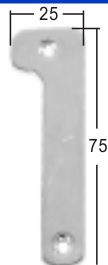

ITEM NO.090000

RIGGING BAG

Perfect bag for working on desk & rig.
Color: marine blue (2) 30/Box

ITEM NO.	L cm	W cm	H cm
882	38	25	25

FOLDABLE TRANSPORT OUTBORDER BRACKET

With big wheels for safety transport.
For engine up to 30 hp.
Steel tube frame

ITEM NO.000098

LETTER AISI 304 high polished

ITEM NO.		ITEM NO.	
A08007A	A	A08007N	N
A08007B	B	A08007O	O
A08007C	C	A08007P	P
A08007D	D	A08007Q	Q
A08007E	E	A08007R	R
A08007F	F	A08007S	S
A08007G	G	A08007T	T
A08007H	H	A08007U	U
A08007I	I	A08007V	V
A08007J	J	A08007W	W
A08007K	K	A08007X	X
A08007L	L	A08007Y	Y
A08007M	M	A08007Z	Z

ITEM NO.	Hose	Size mm	Weight
010015	dia 1"	110Hx60Φ	890g