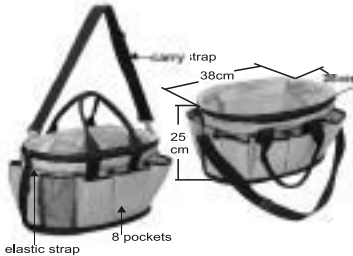

Chapter 19 Accessories

EASY OUT BOOT JACK AISI 304

Easily mounts on wall to keep boots neatly out of way. Allows boots to dry and helps prevent wrinkling at ankles. Extra hook at bottom can be used for a coat or bridle. Folds flat when not in use. 30/Box

ITEM NO.090000

RIGGING BAG

Perfect bag for working on desk & rig.
Color: marine blue (2) 30/Box

ITEM NO.	L cm	W cm	H cm
882	38	25	25

FOLDABLE TRANSPORT OUTBORDER BRACKET

With big wheels for safety transport.
For engine up to 30 hp.
Steel tube frame

ITEM NO.	Hose	Size mm	Weight
010015	dia 1"	110Hx60Φ	890g