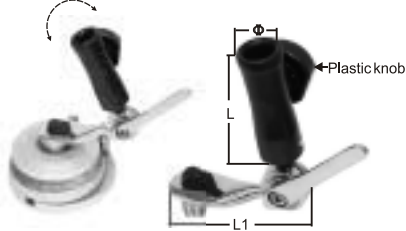

Chapter 19

Accessories

STAINLESS STEEL STEERING WHEEL

Formed AISI 304 5 spoke 25° dish with black plastic cap

ITEM NO. L Weight

000715 15"(38cm) 1800g

SPLICING SPIKE

stainless steel with plastic handle

ITEM NO. L mm Rope mm Weight

003417 170 12 38g

003428 280 24 138g

003439 390 436g

LIFELIN

Nylon web Width:25.4mm(1")

1 double action safety hook

Length:140cm

web broken over 2T

ITEM NO. Weight

003561 220g

LIFELIN

Nylon web Width:25.4mm(1")

3 double action safety hook

web broken over 2T

ITEM NO. Weight

003562 540g

Can adjusted any angle

SUNSHADE HOLDER AISI 316

It can adjust any angle fits any standard winch.

ITEM NO. Φmm L mm L1 mm Weight

007980 23 93 115 580g

FOLDING BARBECUE AISI 304

with carry bag the barbebecue is fold on a height of 20mm easily to store.