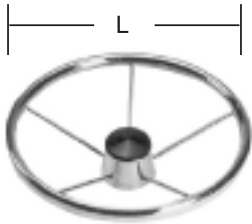

Chapter 19

Accessories

STAINLESS STEEL STEERING WHEEL

Formed AISI 304 5 spoke 25° dish with black plastic cap

ITEM NO. L Weight

000715 15"(38cm) 1800g

SPLICING SPIKE

stainless steel with plastic handle

ITEM NO. L mm Rope mm Weight

003417 170 12 38g

003428 280 24 138g

003439 390 436g

LIFELIN

Nylon web Width:25.4mm(1")

1 double action safety hook

Length:140cm

web broken over 2T

ITEM NO. Weight

003561 220g

LIFELIN

Nylon web Width:25.4mm(1")

3 double action safety hook

web broken over 2T

ITEM NO. Weight

ITEM NO. Weight

000099 2980g

LIFESAVER BATH LEDDER AISI 316

folding step out of stainless steel. Pipe diameter 25mm.

The ledder is easy to mount and the mounting for the

tail is only 180x30mm so that can be attached to all