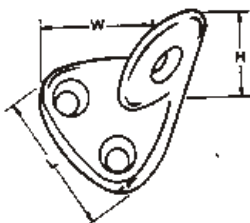

ITEM NO.	Weight/g
071401	13

on request AISI 316

FENDER HOOK ADJUSTABLE AISI 304

stainless steel with heavy duty plastic max line size:6mm(1/4")

ITEM NO.	Weight/g
071402	

on request AISI 316

FENDER LOCK AISI 316

The one-way locking peg provides secure. Allows the use of up to 12.5mm(1/2") Dia line.

ITEM NO.	Base	Weight/g
003010	75x35mm(3"x1-5/8")	42

LASHING HOOK For 8mm rope

ITEM NO.	L mm	W mm	Quality	Weight/g
003012	42	20	AISI 316	18

AWNING HOOK

ITEM NO.	H mm	L mm	W mm	Quality	Weight/g
003002	21	30	26	AISI 316	19
060625	19	25	23	brass N/P	18

Chapter 1

Snap, Shackles, and Hook

FENDER HOOK

ITEM NO.	H mm	L mm	W mm	Quality	Weight/g
003011	19	27	27	AISI 316	17
060530	19	30	30	brass N/P	18

Max rope size: 3/8" use #6

ITEM NO.	Weight/g
003000	40

HOOK casted AISI 316

ITEM NO.	D mm	W mm	H mm	Weight/g
003135	25	28	25	16
003136	32	36	33	33

HOOK casted AISI 316

ITEM NO.	D mm	W mm	H mm	Weight/g
003139	22	9	39	9
003140	30	10	34	17