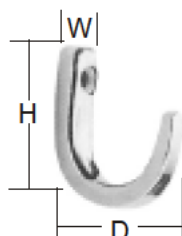

The one-way locking peg provides secure. Allows the use of up to 12.5mm(1/2") Dia line.

ITEM NO.	Base	Weight/g
003010	75x35mm(3"x1-5/8")	42

LASHING HOOK For 8mm rope

ITEM NO.	L mm	W mm	Quality	Weight/g
003012	42	20	AISI 316	18

AWNING HOOK

ITEM NO.	H mm	L mm	W mm	Quality	Weight/g
003002	21	30	26	AISI 316	19
060625	19	25	23	brass N/P	18

Chapter 1

Snap, Shackles, and Hook

FENDER HOOK

ITEM NO.	H mm	L mm	W mm	Quality	Weight/g
003011	19	27	27	AISI 316	17
060530	19	30	30	brass N/P	18

SNAP HOOK

ITEM NO.	L mm	W mm	Quality	Weight/g
003001	30	33	AISI 316	40
003013	38	30	AISI 316	50
060410	41	34	brass N/P	45

FENDER HOOK casted AISI 316

ITEM NO.	L mm	H mm	Weight/g
003007	30	27	53

FENDER HOOK casted AISI 316

Max rope size: 3/8" use #6

ITEM NO.	Weight/g
003000	40

HOOK casted AISI 316

ITEM NO.	D mm	W mm	H mm	Weight/g
003135	25	28	25	16
003136	32	36	33	33

HOOK casted AISI 316

ITEM NO.	D mm	W mm	H mm	Weight/g
003139	22	9	39	9
003140	30	10	34	17