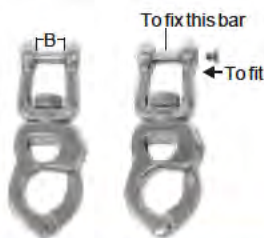

Chapter 1

Snap, Shackles, and Hook

QUICK RELEASE SNAP SHACKLES

with swivel eye AISI 316

ITEM NO.	L mm	B mm	A mm	Weight/g
001613	87	19	12	87
001614	110	26	16	168
001615	139	35	22	356

QUICK RELEASE SNAP SHACKLES

open type AISI 316

ITEM NO.	L mm	B mm	A mm	Weight/g
001617	93	19	12	135
001618	135	22	22	384

QUICK RELEASE SNAP SHACKLES

open type allen head captive bolt AISI 316

ITEM NO.	L mm	B mm	A mm	Weight/g
001619	93	19	12	152
001620	135	22	22	360

SWIVEL SNAP SHACKLES

open type with captive bolt and special lock system AISI 316

ITEM NO.	L mm	B mm	Breaking load	Weight/g
001633	125(5")	22	4000 kg	350

SWIVEL SNAP SHACKLES

open type with captive bolt and special lock system AISI 316

CLEVIS GRAB HOOK AISI 316

ITEM NO.	Size of chain	L mm	BL/KGS	Weight/g
002735	1/4" (6mm)	80(3-1/8")	2300	152
002736	5/16" (8mm)	95(3-3/4")	3600	276
002737	3/8" (10mm)	112(4-1/2")	4600	372
002738	1/2" (12mm)	143(5-5/8")	7300	930