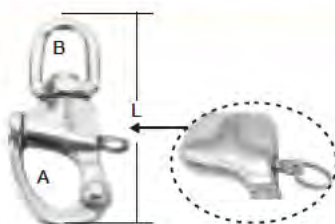

open type AISI 316

ITEM NO.	L mm	B mm	A mm	Weight/g
001617	93	19	12	135
001618	135	22	22	384

QUICK RELEASE SNAP SHACKLES

open type allen head captive bolt AISI 316

ITEM NO.	L mm	B mm	A mm	Weight/g
001619	93	19	12	152
001620	135	22	22	360

SWIVEL SNAP SHACKLES

open type with captive bolt and special lock system AISI 316

ITEM NO.	L mm	B mm	Breaking load	Weight/g
001633	125(5")	22	4000 kg	350

SWIVEL SNAP SHACKLES

open type with captive bolt and special lock system AISI 316

ITEM NO.	L mm	B mm	Breaking load	Weight/g
004219	125(5")	22	4000 kg	380

SWIVEL SNAP SHACKLES AISI 316

ITEM NO.	A mm	B mm	L mm	BL/KG	Weight/g
001623	12	19	80	1900	64
001624	16	26	99	2900	146
001625	22	35	136	3900	398

CLEVIS GRAB HOOK AISI 316

ITEM NO.	Size of chain	L mm	BL/KGS	Weight/g
002735	1/4" (6mm)	80(3-1/8")	2300	152
002736	5/16" (8mm)	95(3-3/4")	3600	276
002737	3/8" (10mm)	112(4-1/2")	4600	372
002738	1/2" (12mm)	143(5-5/8")	7300	930