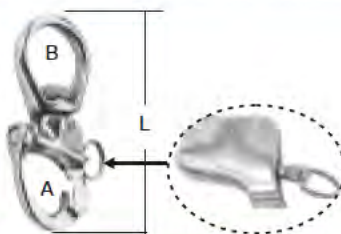

open type AISI 316

ITEM NO.	L mm	B mm	A mm	Weight/g
001617	93	19	12	135
001618	135	22	22	384

QUICK RELEASE SNAP SHACKLES

open type allen head captive bolt AISI 316

ITEM NO.	L mm	B mm	A mm	Weight/g
001619	93	19	12	152
001620	135	22	22	360

SWIVEL SNAP SHACKLES

open type with captive bolt and special lock system AISI 316

ITEM NO.	L mm	B mm	Breaking load	Weight/g
001633	125(5")	22	4000 kg	350

SWIVEL SNAP SHACKLES

open type with captive bolt and special lock system AISI 316

ITEM NO.	L mm	B mm	Breaking load	Weight/g
004219	125(5")	22	4000 kg	380

SWIVEL SNAP SHACKLES AISI 316

ITEM NO.	A mm	B mm	L mm	BL/KG	Weight/g
001623	12	19	80	1900	64
001624	16	26	99	2900	146
001625	22	35	136	3900	398

CLEVIS GRAB HOOK AISI 316

ITEM NO.	Size of chain	L mm	BL/KGS	Weight/g
002735	1/4" (6mm)	80(3-1/8")	2300	152
002736	5/16" (8mm)	95(3-3/4")	3600	276
002737	3/8" (10mm)	112(4-1/2")	4600	372
002738	1/2" (12mm)	143(5-5/8")	7300	930