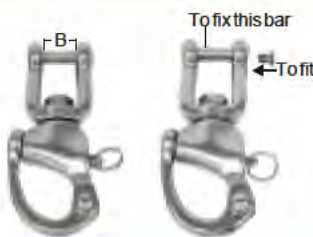

Chapter 1

Snap, Shackles, and Hook

QUICK RELEASE SNAP SHACKLES

with swivel eye AISI 316

ITEM NO.	L mm	B mm	A mm	Weight/g
001613	87	19	12	87
001614	110	26	16	168
001615	139	35	22	356

QUICK RELEASE SNAP SHACKLES

open type AISI 316

ITEM NO.	L mm	B mm	A mm	Weight/g
001617	93	19	12	135
001618	135	22	22	384

QUICK RELEASE SNAP SHACKLES

open type allen head captive bolt AISI 316

ITEM NO.	L mm	B mm	A mm	Weight/g
001619	93	19	12	152
001620	135	22	22	360

SWIVEL SNAP SHACKLES

open type with captive bolt and special lock system AISI 316

ITEM NO.	L mm	B mm	Breaking load	Weight/g
001633	125(5")	22	4000 kg	350

SWIVEL SNAP SHACKLES

open type with captive bolt and special lock system AISI 316

CLEVIS GRAB HOOK AISI 316

ITEM NO.	Size of chain	L mm	BL/KGS	Weight/g
002735	1/4" (6mm)	80(3-1/8")	2300	152
002736	5/16" (8mm)	95(3-3/4")	3600	276
002737	3/8" (10mm)	112(4-1/2")	4600	372
002738	1/2" (12mm)	143(5-5/8")	7300	930