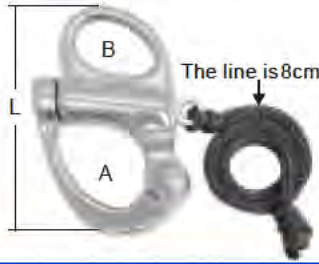

Chapter 1

Snap, Shackles, and Hook

FIXED SNAP SHACKLES AISI 316

ITEM NO.	A	B	L	BL/KG	Weight/g
	mm	mm	mm		
001517	12	9	57	1400	36
001518	16	12	70	2000	81