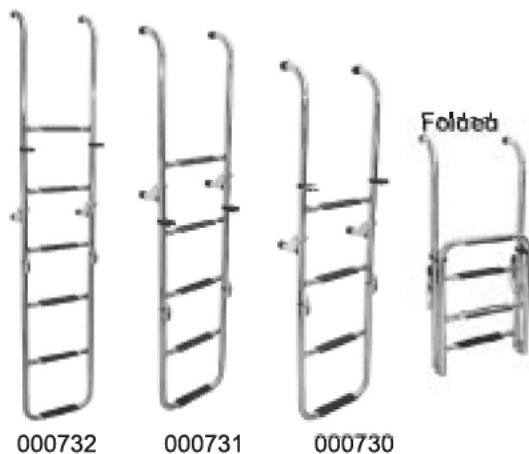

4 STEP TELESCOPING DROP LADDER AISI 316

ITEM NO.	Deployed	Stowed	Width	Bracket Length	Weight
000709	46" (117cm)	17-1/8" (44cm)	12.5" (32cm)	15cm	4.93kg
000718	46" (117cm)	17-1/8" (44cm)	12.5" (32cm)	24.5cm	5.33kg

LATCH TYPE TELESCOPING DROP LADDER 4 STEP AISI 316

ITEM NO.	Length		Width	Weight
	Stretch	Stowed		
000719	108cm(42.5")	61cm(24")	23cm(9")	4.98kg

FOLDING BOARDING LADDER AISI 316

steps with non-skid plastic treads 2 fixed 2 folding, 30cm(12") step spacing for easy boarding vertical gunwales easily folds out of the way when not in use. Mounting brackets and backing plates included.

ITEM NO.	Length		Width	Steps	Weight
	Folded	Open			
000726	74(29")	118(46-1/2")	30(12")	4	5.33kg
000727	97(38 1/4")	140(55-1/8")	30(12")	5	6.23kg
000728	97(38 1/4")	165(65-1/8")	30(12")	6	6.98kg

REMOVABLE/FIXED MOUNT TRANSOM LADDER AISI 316