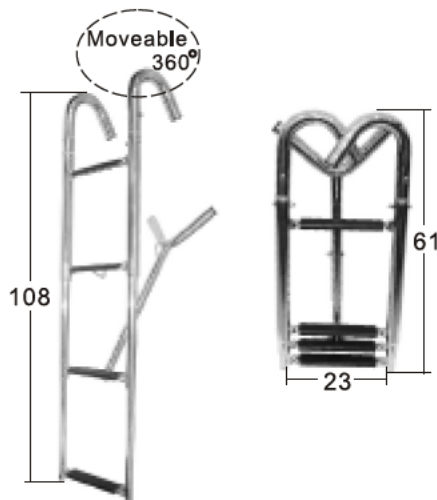

ITEM NO.	Length Deployed	Length stowed	Height	Width	Bracket Length	Weight
000706	34" (86cm)	14.5" (37cm)	15" (38cm)	12.5" (32cm)	15cm	3.13kg
000713	34" (86cm)	14.5" (37cm)	15" (38cm)	11-7/8" (30cm)	24.5cm	3.53kg

3 STEP TELESCOPING DROP LADDER AISI 316

the stylish design suits the appearance of portatino stern boats and incorporates a hand rail for easy boarding. fits 370mm(14-1/2") or wider platforms

ITEM NO.	Weight
000720	4.13kg

4 STEP TELESCOPING DROP LADDER AISI 316

ITEM NO.	Deployed	Stowed	Width	Bracket Length	Weight
000709	46" (117cm)	17-1/8" (44cm)	12.5" (32cm)	15cm	4.93kg
000718	46" (117cm)	17-1/8" (44cm)	12.5" (32cm)	24.5cm	5.33kg

ITEM NO.	Length		Width	Steps	Weight
	Folded	Open			
000730	74(29")	118(46-1/2")	30(12")	4	
000731	97(38 1/4")	140(55-1/8")	30(12")	5	
000732	97(38 1/4")	165(65-1/8")	30(12")	6	

FOLDING STEP casted AISI 316