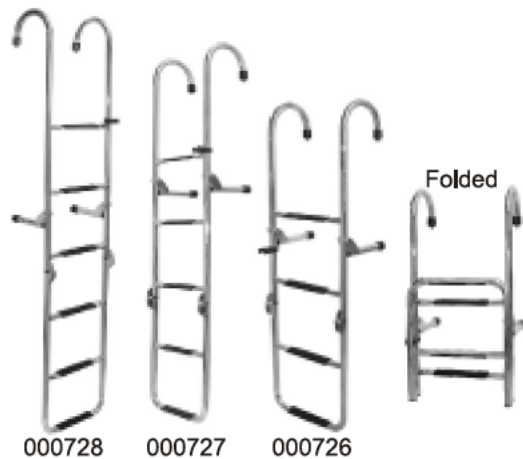

FOLDING BOARDING LADDER AISI 316

steps with non-skid plastic treads 2 fixed 2 folding, 30cm(12") step spacing for easy boarding vertical gunwales easily folds out of the way when not in use. Mounting brackets and backing plates included.

ITEM NO.	Length		Width	Steps	Weight
	Folded	Open			
000726	74(29")	118(46-1/2")	30(12")	4	5.33kg
000727	97(38 1/4")	140(55-1/8")	30(12")	5	6.23kg
000728	97(38 1/4")	165(65-1/8")	30(12")	6	6.98kg