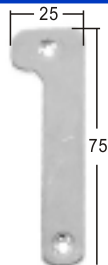

ITEM NO.090000

RIGGING BAG

Perfect bag for working on desk & rig.
Color: marine blue (2) 30/Box

| ITEM NO. | L cm | W cm | H cm |
|----------|------|------|------|
| 882 | 38 | 25 | 25 |

This hook can hanger in any wall to save the room space.

FOLDABLE TRANSPORT OUTBORDER BRACKET

With big wheels for safety transport.
For engine up to 30 hp.
Steel tube frame

ITEM NO.000098

LETTER AISI 304 high polished

| ITEM NO. | | ITEM NO. | |
|----------|---|----------|---|
| A08007A | A | A08007N | N |
| A08007B | B | A08007O | O |
| A08007C | C | A08007P | P |
| A08007D | D | A08007Q | Q |
| A08007E | E | A08007R | R |
| A08007F | F | A08007S | S |
| A08007G | G | A08007T | T |
| A08007H | H | A08007U | U |
| A08007I | I | A08007V | V |
| A08007J | J | A08007W | W |
| A08007K | K | A08007X | X |
| A08007L | L | A08007Y | Y |
| A08007M | M | A08007Z | Z |

NUMBER AISI 304 high polished

| ITEM NO. | | ITEM NO. | |
|----------|---|----------|---|
| A0800A1 | 1 | A0800A6 | 6 |
| A0800A2 | 2 | A0800A7 | 7 |
| A0800A3 | 3 | A0800A8 | 8 |
| A0800A4 | 4 | A0800A9 | 9 |
| A0800A5 | 5 | A0800A0 | 0 |