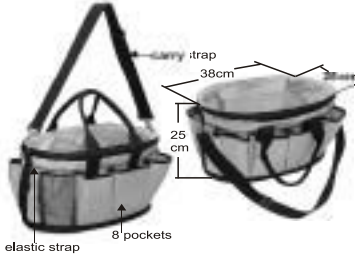

Chapter 19 Accessories

EASY OUT BOOT JACK AISI 304

Easily mounts on wall to keep boots neatly out of way. Allows boots to dry and helps prevent wrinkling at ankles. Extra hook at bottom can be used for a coat or bridle. Folds flat when not in use. 30/Box

ITEM NO.090000

RIGGING BAG

Perfect bag for working on desk & rig.
Color: marine blue (2) 30/Box

| ITEM NO. | L cm | W cm | H cm |
|----------|------|------|------|
| 882 | 38 | 25 | 25 |

This hook can hanger in any wall to save the room space.

FOLDABLE TRANSPORT OUTBORDER BRACKET

With big wheels for safety transport.
For engine up to 30 hp.
Steel tube frame

ITEM NO.000098

LETTER AISI 304 high polished

| ITEM NO. | | ITEM NO. | |
|----------|---|----------|---|
| A08007A | A | A08007N | N |
| A08007B | B | A08007O | O |
| A08007C | C | A08007P | P |
| A08007D | D | A08007Q | Q |
| A08007E | E | A08007R | R |
| A08007F | F | A08007S | S |
| A08007G | G | A08007T | T |
| A08007H | H | A08007U | U |
| A08007I | I | A08007V | V |
| A08007J | J | A08007W | W |
| A08007K | K | A08007X | X |
| A08007L | L | A08007Y | Y |
| A08007M | M | A08007Z | Z |