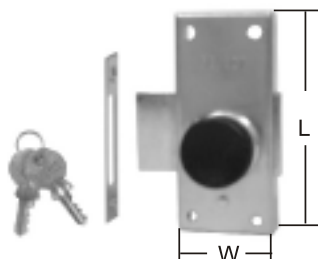

RIM LATCH SETS AISI 316

Sliding lock button lock sets are mounted on the surface
of the door. for door 16~35mm(5/8"~1-3/8").

ITEM NO.	Case size	Escutcheon size	Bevel type	Weight/g
007205	54x45mm (2-1/8"x1-3/4")	121x32mm (4-3/8"x1-1/4")	regular	365

RIM LOCK SETS AISI 316 Weight:580g

Locked by deadbolt from inside or key from outside.
lock sets are mounted on the surface of the door.
for door 19~38mm(3/4"~1-1/2").

ITEM NO.	Case size	Escutcheon size	Bevel type
007206	98x50mm (3-7/8"x2")	111x32mm (4-3/8"x1-1/4")	regular

RIM LATCH SETS AISI 316 Weight:395g

Sliding lock button lock sets are mounted on the surface
of the door. for door 16~35mm(5/8"~1-3/8").

ITEM NO.	Case size	Escutcheon size	Bevel type
007207	54x45mm (2-1/8"x1-3/4")	121x32mm (4-3/8"x1-1/4")	regular

DOOR & HATCH LOCKER

precision casted AISI 316

Size:plate 80x25mm(3-1/8"x1")
square 7x60mm(1/4"x2-3/8")
Fixed ring ϕ :30mm(1-3/16")

ITEM NO.	Weight/g
007208	110

DOOR LOCK AISI 304

ITEM NO.	L	W	Weight/g
007200	80	35	218