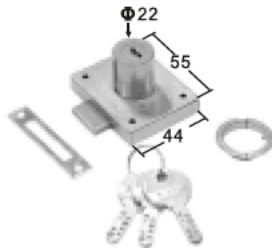

LOCK stamped **AISI 304**
surface mounting type
ITEM NO. **Weight/g**
007209 174