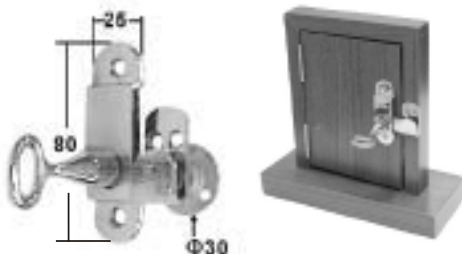

RIM LATCH SETS AISI 316

Sliding lock button lock sets are mounted on the surface
of the door. for door 16~35mm(5/8"~1-3/8").

ITEM NO.	Case size	Escutcheon size	Bevel type	Weight/g
007205	54x45mm (2-1/8"x1-3/4")	121x32mm (4-3/8"x1-1/4")	regular	365

RIM LOCK SETS AISI 316 Weight:580g

Locked by deadbolt from inside or key from outside.
lock sets are mounted on the surface of the door.
for door 19~38mm(3/4"~1-1/2").

ITEM NO.	Case size	Escutcheon size	Bevel type
007206	98x50mm (3-7/8"x2")	111x32mm (4-3/8"x1-1/4")	regular

RIM LATCH SETS AISI 316 Weight:395g

Sliding lock button lock sets are mounted on the surface
of the door. for door 16~35mm(5/8"~1-3/8").

ITEM NO.	Case size	Escutcheon size	Bevel type
007207	54x45mm (2-1/8"x1-3/4")	121x32mm (4-3/8"x1-1/4")	regular

DOOR & HATCH LOCKER

precision casted AISI 316

Size:plate 80x25mm(3-1/8"x1")
square 7x60mm(1/4"x2-3/8")
Fixed ring ϕ :30mm(1-3/16")

ITEM NO.	Weight/g
007208	110

DOOR LOCK AISI 304

ITEM NO.	L	W	Weight/g
007200	80	35	218