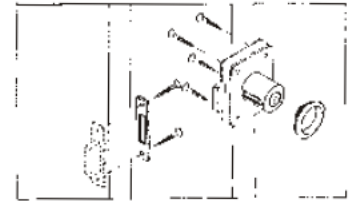

OUTBOARD MOTOR SAFETY LOCK **AISI 304**
Make your outboard less attractive to thieves
and keep it from loosing by vibratily while running.
stainless steel body. Less pack lock
ITEM NO. **Weight/g**
060102 365