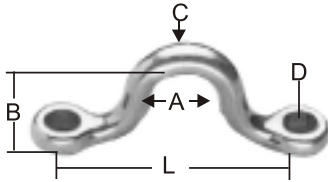

Chapter 3

Staples, Bolt, Bow Eye, U-Bolt, Ring, and Strap

STAPLES AISI 304

ITEM NO.	L mm	L1 mm	D mm	Weight/g
008575	75	38	5	11
008590	90	50	6	20
008595	95	55	8	36
008567	67	28	8	24

PAD EYE casted AISI 316

ITEM NO.	L mm	A mm	B mm	C mm	D mm	Weight/g
003003	81	23	26	10	10	75
003004	35	11	9	5	5	10
003005	37	10	13	5	5	10
003006	44	12	16	6	6	16
003008	59	16	21	8	8	40

SHEET EYE STRAP AISI 304

ITEM NO.	B mm	D mm	S mm	H mm	L mm	Thickness mm	Weight/g
003240	9	11	4.2	12	28	1.5	3
003242	12	20	5.2	19	44	2.0	5

WIRE EYE STRAP AISI 304

ITEM NO.	D mm	L mm	B mm	S mm	Weight/g
003104	4	41	10	3.5	5
003105	5	50	18	4.2	9
003106	6	60	22	5.0	14
003108	8	63	24	6.0	26

SHEET EYE STRAP AISI 304

ITEM NO.	D mm	L mm	B mm	S mm	Weight/g
003237	11	37	13	4	3
003246	15	46	15	5	6
003256	20	56	21	5.5	9

Chapter 3 Staples, Bolt, Bow Eye, U-Bolt, Ring, and Strap

SINGLE SHACKLE BOW EYE BODY AISI 316

ITEM NO.	L	Thread	Weight/g
005735	3"(75mm)	3/8"	147

3" LONG BOW EYE BODY AISI 316

ITEM NO.	L	Thread	Weight/g
005736	3"(75mm)	5/16"	250