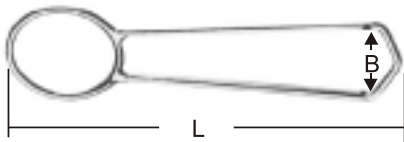

Chapter 19

Accessories

TRAPEZE HANDLE

stainless frame with plastic handle

ITEM NO. Weight/g

072202 78

TRAPEZE RINGS WITH BLOCK AISI 304

The length 143mm for 5mm dia rope

ITEM NO. Weight/g

072200 60

TRAPEZE RING AISI 304

ITEM NO. L mm B mm Weight/g

004635 200 35 65

on request AISI 316

TRAPEZE HANDLE plastic

ITEM NO. Weight/g

stamped

ITEM NO. LmmxWmm Type Weight/g

003707 88x32(3-1/2"x1-1/4") curved 30

003708 88x32(3-1/2"x1-1/4") flat 30

003709 117x51(4-5/8"x2") flat 120

003715 117x51(4-5/8"x2") curved 120