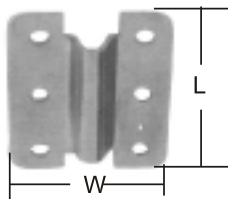

Chapter 19

Accessories

TRAPEZE HANDLE

stainless frame with plastic handle

ITEM NO. Weight/g

072202 78

TRAPEZE RINGS WITH BLOCK AISI 304

The length 143mm for 5mm dia rope

ITEM NO. Weight/g

072200 60

TRAPEZE RING AISI 304

ITEM NO. L mm B mm Weight/g

004635 200 35 65

on request AISI 316

TRAPEZE HANDLE plastic

ITEM NO. Weight/g

072201 46

MOUNTING PLATE stamped AISI 304

ITEM NO. L mm W mm H mm Weight/g

004342 42 30 12 9

MOUNTING PLATE AISI 304

ITEM NO. L mm W mm Weight/g

004346 58 46 19

HALYARD EXIT PLATES AISI 304

stamped

ITEM NO. LmmxWmm Type Weight/g

003707 88x32(3-1/2"x1-1/4") curved 30

003708 88x32(3-1/2"x1-1/4") flat 30

003709 117x51(4-5/8"x2") flat 120

003715 117x51(4-5/8"x2") curved 120