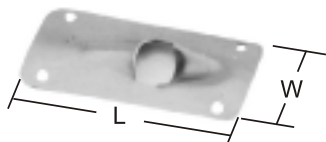

072201 46

MOUNTING PLATE stamped AISI 304

ITEM NO. L mm W mm H mm Weight/g

004342 42 30 12 9

MOUNTING PLATE AISI 304

ITEM NO. L mm W mm Weight/g

004346 58 46 19

HALYARD EXIT PLATES AISI 304

stamped

ITEM NO. LmmxWmm Type Weight/g

003707 88x32(3-1/2"x1-1/4") curved 30

003708 88x32(3-1/2"x1-1/4") flat 30

003709 117x51(4-5/8"x2") flat 120

003715 117x51(4-5/8"x2") curved 120