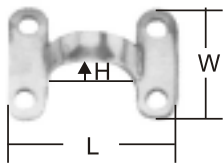

Chapter 19

Accessories

TRAPEZE HANDLE

stainless frame with plastic handle

ITEM NO. Weight/g

072202 78

TRAPEZE RINGS WITH BLOCK AISI 304

The length 143mm for 5mm dia rope

ITEM NO. Weight/g

072200 60

TRAPEZE RING AISI 304

ITEM NO. L mm B mm Weight/g

004635 200 35 65

on request AISI 316

TRAPEZE HANDLE plastic

ITEM NO. Weight/g

072201 46

MOUNTING PLATE stamped AISI 304

ITEM NO. L mm W mm H mm Weight/g

004342 42 30 12 9

MOUNTING PLATE AISI 304

ITEM NO. L mm W mm Weight/g

004346 58 46 19

HALYARD EXIT PLATES AISI 304

stamped

ITEM NO. LmmxWmm Type Weight/g

003707 88x32(3-1/2"x1-1/4") curved 30

003708 88x32(3-1/2"x1-1/4") flat 30

003709 117x51(4-5/8"x2") flat 120

003715 117x51(4-5/8"x2") curved 120