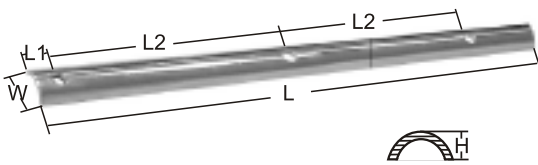

RUB RAIL HOLLOW BACK AISI 304

ITEM NO.	W mm	H mm	L mm	L1 mm	L2 mm
003657	19(3/4")	7	1828(72")	12	150
003658	25(1")	6.5	1828(72")	12	150

on request AISI 316