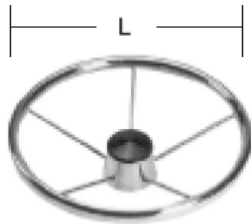

Chapter 19

Accessories

STAINLESS STEEL STEERING WHEEL

Formed AISI 304 5 spoke 25° dish with black plastic cap

ITEM NO. L Weight

000715 15"(38cm) 1800g