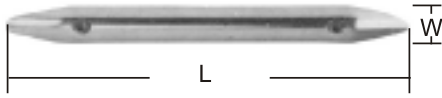

Chapter 19

Accessories

RUB STRAKES AISI 304

It guards on cap rails gunwales or any where you want to protect against chafe.